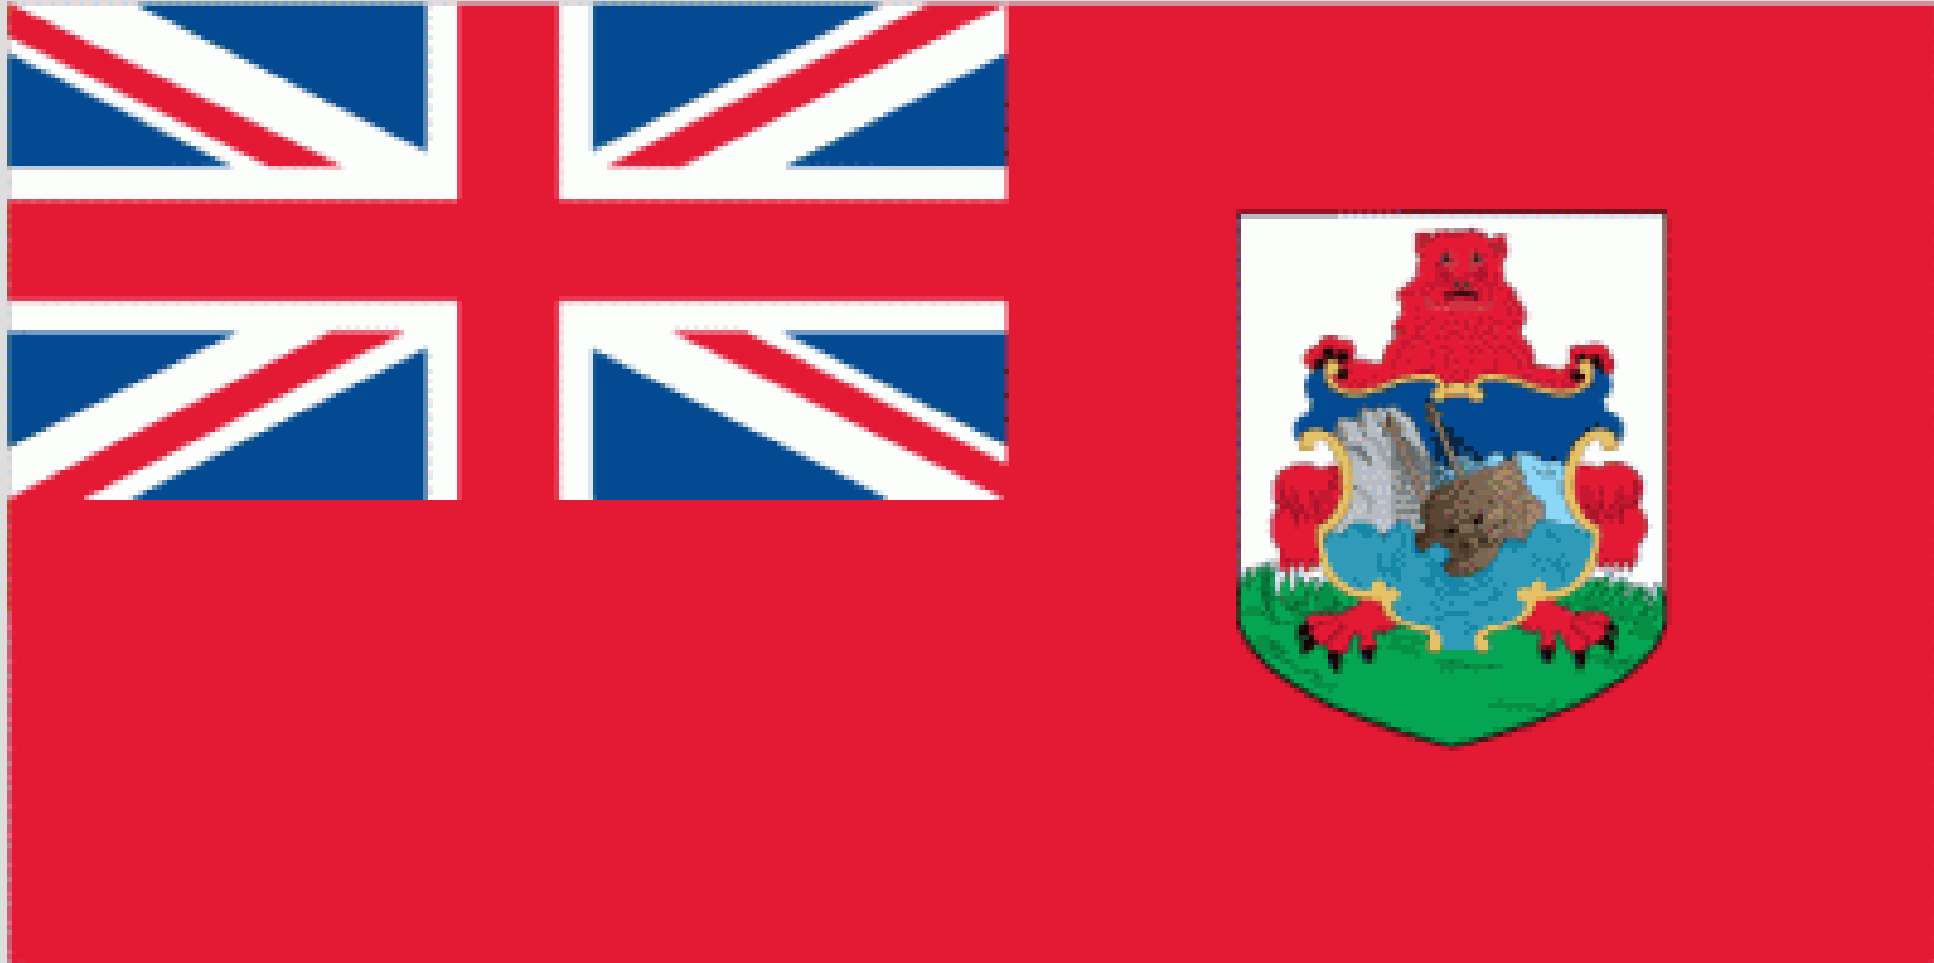

ANIMAL FLAGS OF THE WORLD

BERMUDA – LION

ALBANIA – TWO HEADED EAGLE

CHRISTMAS ISLAND – GOLDEN
BOSUN BIRD

EGYPT – EAGLE OF SALADIN

FALKLAND ISLAND (ISLSS MALVINAS)
– WHITE RAM

JERSEY – GOLD LIONS

MEXICO – EAGLE WITH SNAKE

MOLDOVA – ROMAN EAGLE, COW

PERU – VICUÑA

POLAND (VARIANT) – CROWNED
EAGLE

SPAIN – LION

SRI LANKA – LION

WALES – RED DRAGON

ZAMBIA – GOLD EAGLE