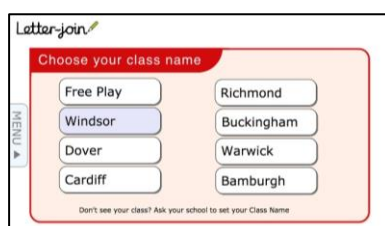

Choose a Classroom

Once logged-in, choose your child's classroom and you can use Letter-join's resources and fun activities to reinforce the handwriting we teach at school. You can trace over the letters and words and play the games on your tablet.

We are limited to the number of users who can log in to this account, so please do not share these log-in details.