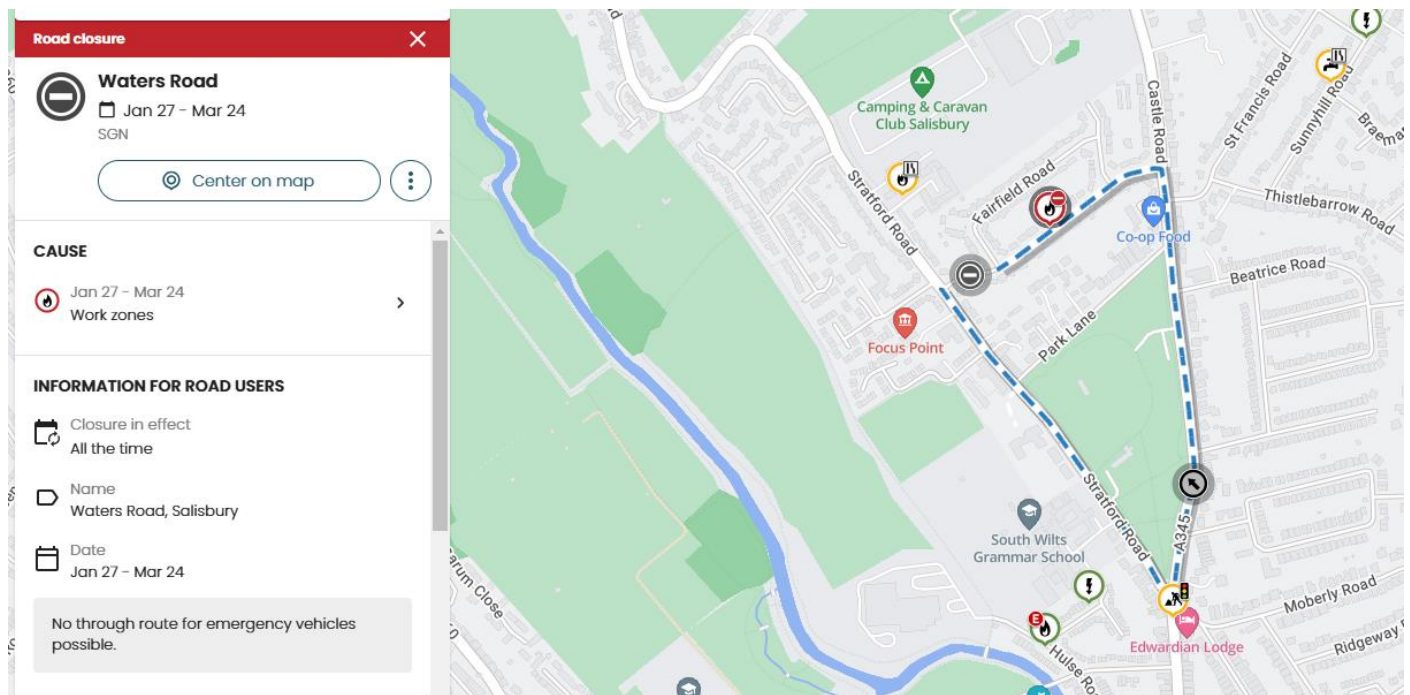

Road closure

Dear All

I have been informed that part of Waters Road will be closed from Monday 27th January – Monday 24th March 2025. There will be no access through Waters Road during this time. This may affect your journey to school. Please see map below.

The bus company have informed us that they will try to find a different route so that they can keep to time but this may cause the bus that collects the children at the end of the day to be a little later. Please bear with them and us while we can find a solution that works for us all.